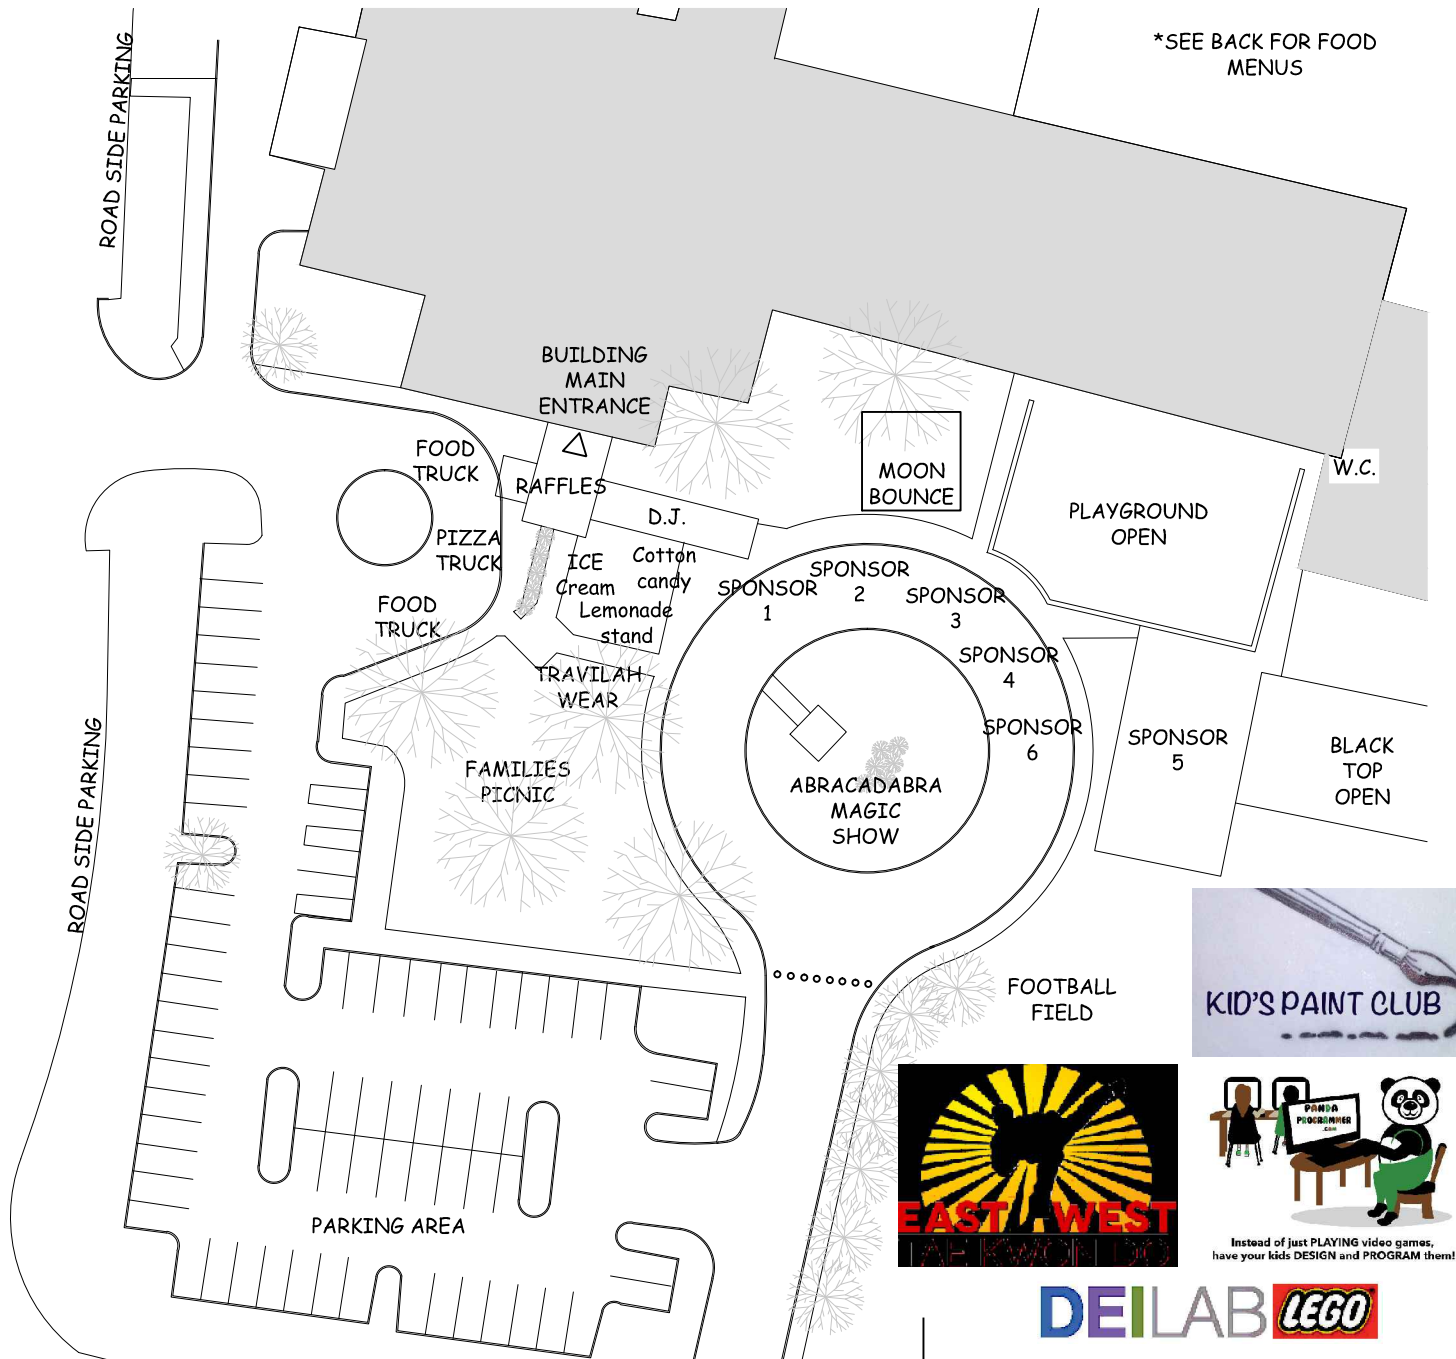

TRAVILAH ELEMENTARY SCHOOL

BACK TO SCHOOL PICNIC 2016/2017

September 16, 5:00 PM to 8:00 PM

*SEE BACK FOR FOOD MENUS

Dear Travilah Families, please join us to celebrate the new school year. This year we have some of the before/after school activities sponsoring our event. They will be available for questions and sign up during the picnic. This is a great opportunity to speak with instructors and find out more about their programs.

Before / After school Activities - Sponsors:

1. Panda Programming
2. Zumba kids
3. Kids Paint Club
4. East West TKDO
5. Dailab LEGO
6. Boy scouts
7. Travilah Wear

Food Vendors:

- A. Potomac Pizza *
- B. Holy Crepes *
- C. Corned Beef King*
- D. Lemonade
- E. Cotton Candy

FUN THINGS TO DO

- D.J.
- Castle Moon-bounce
- Dinosaur striker
- Alien Invasion
- Seal Toss

SPECIAL PERFORMANCE: ABRACADABRA
6:00 TO 7:00 PM